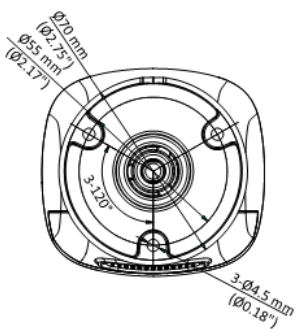

Power Supply	12 VDC ± 25% <i>*You are recommended to use one power adapter to supply the power for one camera.</i>
Power Consumption	Max. 8.5 W
Protection Level	IP67
Material	Front Cover: Metal Main Body: Plastic
White Light Range	Up to 40 m
PIR Range	Angle: 110°, Range: 11 m
Communication	HIKVISION-C
Dimensions	77.1 mm × 82.6 mm × 213.2 mm (3.04" × 3.25" × 8.39")
Weight	Approx. 452 g (1.00 lb.)

Available Model

DS-2CE12DFT-PIRXOF

Dimension

Accessory