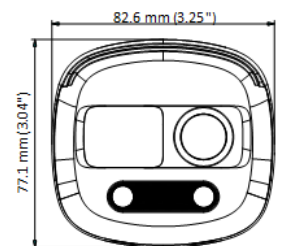

Power Supply	12 VDC ± 25% <i>*You are recommended to use one power adapter to supply the power for one camera.</i>
Power Consumption	Max. 8.5 W
Protection Level	IP67
Material	Front Cover: Metal Main Body: Plastic
White Light Range	Up to 40 m
PIR Range	Angle: 110°, Range: 11 m
Communication	HIKVISION-C
Dimensions	77.1 mm × 82.6 mm × 213.2 mm (3.04" × 3.25" × 8.39")
Weight	Approx. 452 g (1.00 lb.)

Available Model

DS-2CE12DFT-PIRXOF

Dimension