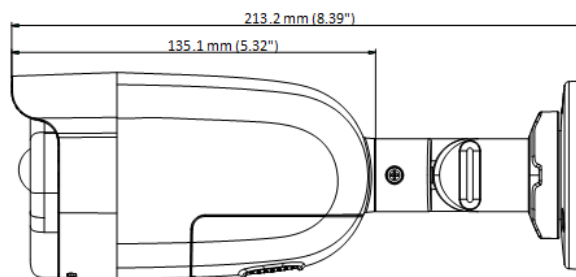

Power Supply	12 VDC ± 25% <i>*You are recommended to use one power adapter to supply the power for one camera.</i>
Power Consumption	Max. 8.5 W
Protection Level	IP67
Material	Front Cover: Metal Main Body: Plastic
White Light Range	Up to 40 m
PIR Range	Angle: 110°, Range: 11 m
Communication	HIKVISION-C
Dimensions	77.1 mm × 82.6 mm × 213.2 mm (3.04" × 3.25" × 8.39")
Weight	Approx. 452 g (1.00 lb.)

Available Model

DS-2CE12DFT-PIRXOF

Dimension

Accessory