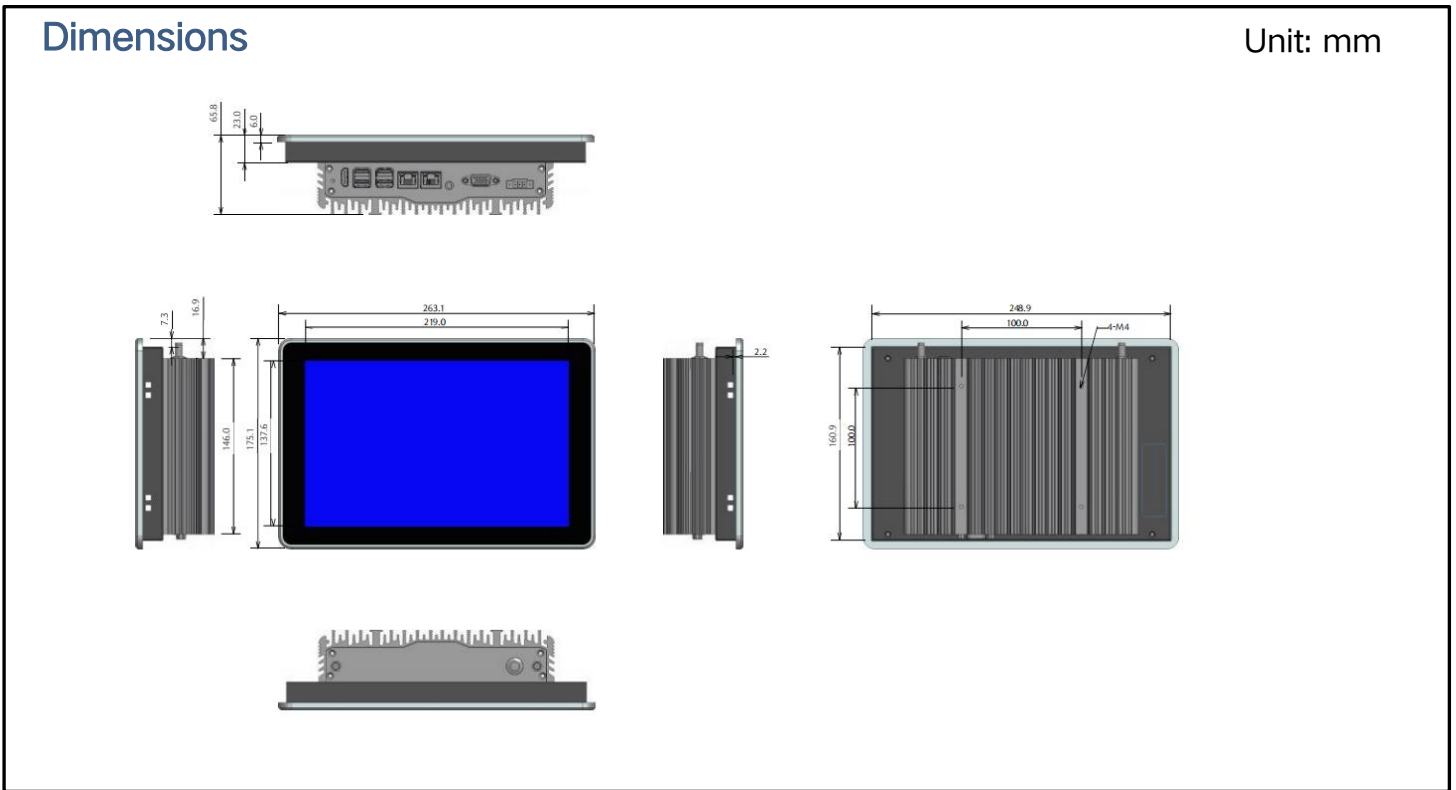

UTC-W1092B

10.1 inch Industrial Panel PC

Features

- Aluminum die-casting chassis, fanless design
- 10.1inch LED TFT LCD, capacitive touch
- 1280x800 (1920x1200 optional) wide screen, 16:9
- Intel 10th Gen. Core I3/I5/I7 CPU
- 2*LAN, 4*USB3.0
- AT & ATX Model
- Front Panel IP65 Level
- DC 9~36V power input optional

UTC-W1092B is an intelligent, fanless panel PC, 10.1" Panel PC equipped with an Intel® 10th Gen CPU. processor. Meeting the demands of harsh environments, in addition, the dual GbE LAN, 4 x USB ports, make device connection and integration easy.

Specifications

Processor	CPU	Intel® i3-10110U Dual Core, 2.10-4.10 GHz 4M Cache, TDP 15W Intel® i5-10210U Quad Core, 1.60-4.20 GHz 4M Cache, TDP 15W Intel® i7-10510U Quad Core, 1.80-4.90 GHz 4M Cache, TDP 15W	
	Cooling System	Fanless	
	Memory	Single Socket, 4GB-16GB DDR4	
	Storage	mSATA SSD Full Size+SATS 2.5"SSD	
	I/O ports		4xUSB3.0, Type-A
			Dual Display: 1xHDMI (1920*1200 @30Hz) 1xVGA (1920*1200 @30Hz)
			Audio: 1×Mic-in, 1x Line-out
			WiFi: 802.11a/g/n, 2x2 Antenna, 2.4/5 GHz, 300 Mbps Max Speed
Network(LAN)	2x 10/100/1000Mbps Ethernet		
Input Voltage	Input Voltage	12V DC (3 Pin Phoenix Connector), optional 9V-36V DC	
	Control SW/LED	Power Button, AT & ATX Model	
LCD Display	Display Type:	10.1 inch TFT LED Panel(LED Backlight)	
	Max. Resolution:	1280x800 (1920x1200 optional) / 16:9	

	Luminance(cd/m ²)	300nits
Touchscreen	Touch Type	Capacitive Touch
OS Support	OS Support	Microsoft Windows 7/ Windows 10/Windows 11/ Linux
Environment	Operating Temperature	0°C ~ 50°C(14~ 140 °F)(extend temperature optional)
	Storage Temperature	-10°C ~ 60°C(-4 ~ 158 °F)
	Front Panel Protection	IP65 compliant
Mechanical	Dimensions	(W*H*D): 263.1x175.1x65.8mm Cutting size: 248.9x160.9mm
	Weight	2.8KG (N.W.)
	Color	Black
	Material	Aluminum
	Certification	CE / RoHS
Custom Service	Custom Service	Custom BIOS, System Encryption, Custom LOGO