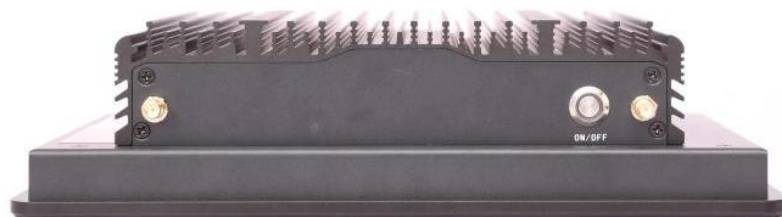

UTC-W1092B

10.1 inch Industrial Panel PC

Features

- Aluminum die-casting chassis, fanless design
- 10.1inch LED TFT LCD, capacitive touch
- 1280x800 (1920x1200 optional) wide screen, 16:9
- Intel 10th Gen. Core I3/I5/I7 CPU
- 2*LAN, 4*USB3.0
- AT & ATX Model
- Front Panel IP65 Level
- DC 9~36V power input optional

UTC-W1092B is an intelligent, fanless panel PC, 10.1" Panel PC equipped with an Intel® 10th Gen CPU. processor. Meeting the demands of harsh environments, in addition, the dual GbE LAN, 4 x USB ports, make device connection and integration easy.

Specifications

Processor	CPU	Intel® i3-10110U Dual Core, 2.10-4.10 GHz 4M Cache, TDP 15W Intel® i5-10210U Quad Core, 1.60-4.20 GHz 4M Cache, TDP 15W Intel® i7-10510U Quad Core, 1.80-4.90 GHz 4M Cache, TDP 15W	
	Cooling System	Fanless	
	Memory	Single Socket, 4GB-16GB DDR4	
	Storage	mSATA SSD Full Size+SATS 2.5"SSD	
	I/O ports		4xUSB3.0, Type-A
			Dual Display: 1xHDMI (1920*1200 @30Hz) 1xVGA (1920*1200 @30Hz)
			Audio: 1×Mic-in, 1x Line-out
			WiFi: 802.11a/g/n, 2x2 Antenna, 2.4/5 GHz, 300 Mbps Max Speed
Network(LAN)	2x 10/100/1000Mbps Ethernet		
Input Voltage	Input Voltage	12V DC (3 Pin Phoenix Connector), optional 9V-36V DC	
	Control SW/LED	Power Button, AT & ATX Model	
LCD Display	Display Type:	10.1 inch TFT LED Panel(LED Backlight)	
	Max. Resolution:	1280x800 (1920x1200 optional) / 16:9	

	Luminance(cd/m ²)	300nits
Touchscreen	Touch Type	Capacitive Touch
OS Support	OS Support	Microsoft Windows 7/ Windows 10/Windows 11/ Linux
Environment	Operating Temperature	0°C ~ 50°C(14~ 140 °F)(extend temperature optional)
	Storage Temperature	-10°C ~ 60°C(-4 ~ 158 °F)
	Front Panel Protection	IP65 compliant
Mechanical	Dimensions	(W*H*D): 263.1x175.1x65.8mm Cutting size: 248.9x160.9mm
	Weight	2.8KG (N.W.)
	Color	Black
	Material	Aluminum
	Certification	CE / RoHS
Custom Service	Custom Service	Custom BIOS, System Encryption, Custom LOGO